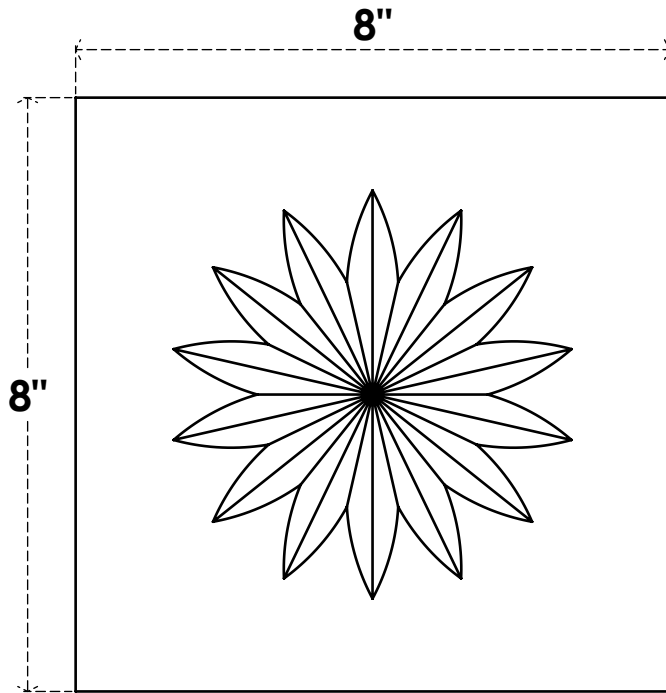

ROSP080X080X050SDG09

8"W X 8"H X 1/2"P STANDARD SEDGWICK FLOWER ROSETTE WITH SQUARE EDGE,
ARCHITECTURAL GRADE PVC

FRONT

SIDE

EKENA MILLWORK
2300 WEST MAIN ST.
CLARKSVILLE, TX 75426
TOLL FREE: 866-607-0453
WWW.EKENAMILLWORK.COM