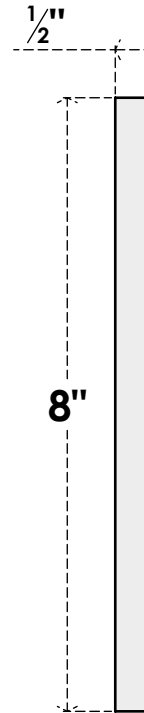

ROSP080X080X050SDG09

8"W X 8"H X 1/2"P STANDARD SEDGWICK FLOWER ROSETTE WITH SQUARE EDGE,
ARCHITECTURAL GRADE PVC

FRONT

SIDE

EKENA MILLWORK
2300 WEST MAIN ST.
CLARKSVILLE, TX 75426
TOLL FREE: 866-607-0453
WWW.EKENAMILLWORK.COM

NOTES

1. INSTALLATION TO BE COMPLETED IN ACCORDANCE WITH MANUFACTURER'S SPECIFICATIONS.
2. DRAWING MAY NOT BE TO SCALE
3. THIS DRAWING IS INTENDED FOR DESIGN AND PLANNING PURPOSES ONLY.
4. ALL INFORMATION CONTAINED HEREIN WAS CURRENT AT THE TIME OF DEVELOPMENT BUT MUST BE REVIEWED AND APPROVED BY THE PRODUCT MANUFACTURER TO BE CONSIDERED ACCURATE.
5. ARCHITECTURAL GRADE PVC PRODUCTS ARE MADE FROM EXPANDED CELLULAR PVC AND COME NATURALLY WHITE BUT MAY BE PAINTED